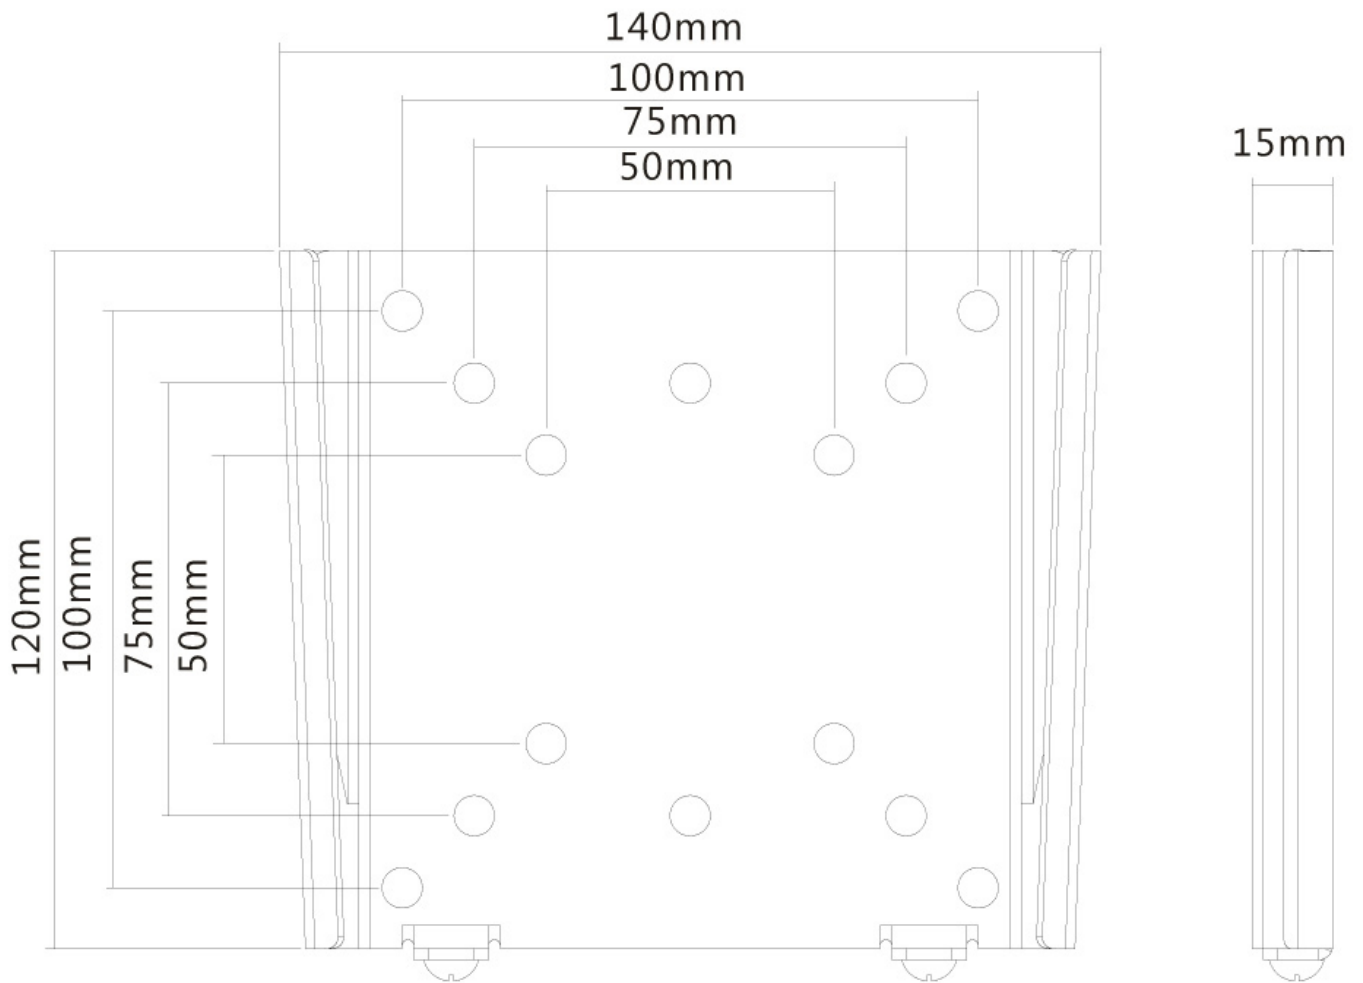

FPMA-W25

NEOMOUNTS FPMA-W25 MONITOR/TV MOUNT

Neomounts